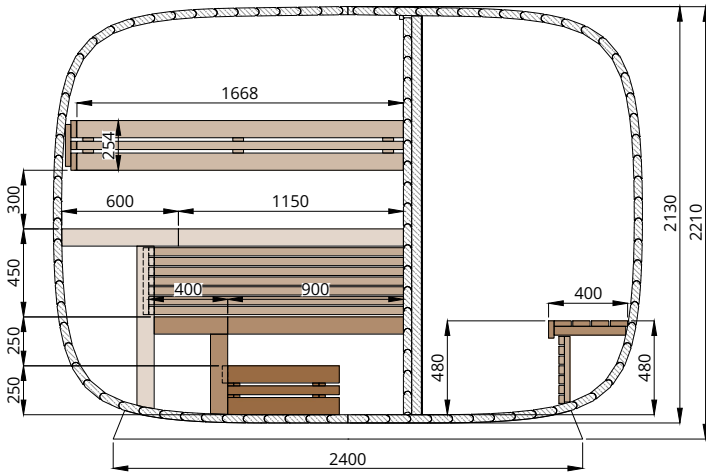

Round Cube DOUBLE2.6

Scale 1:40

Bottom view

Front view

Back view