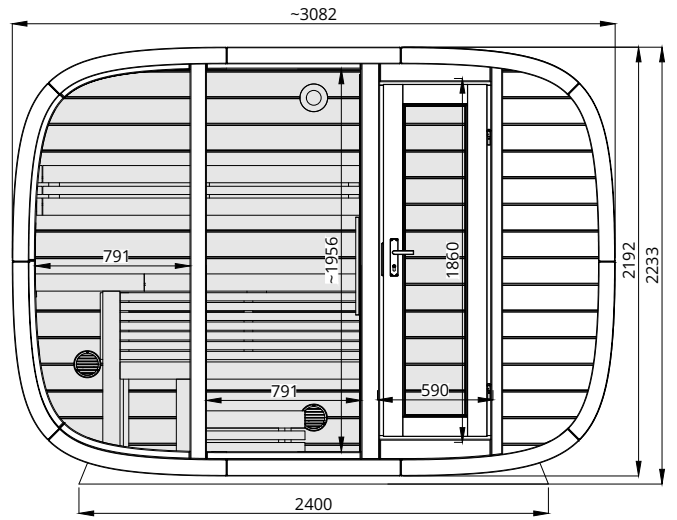

Round Cube DOUBLE2.6

Scale 1:40

Bottom view

Front view

Back view