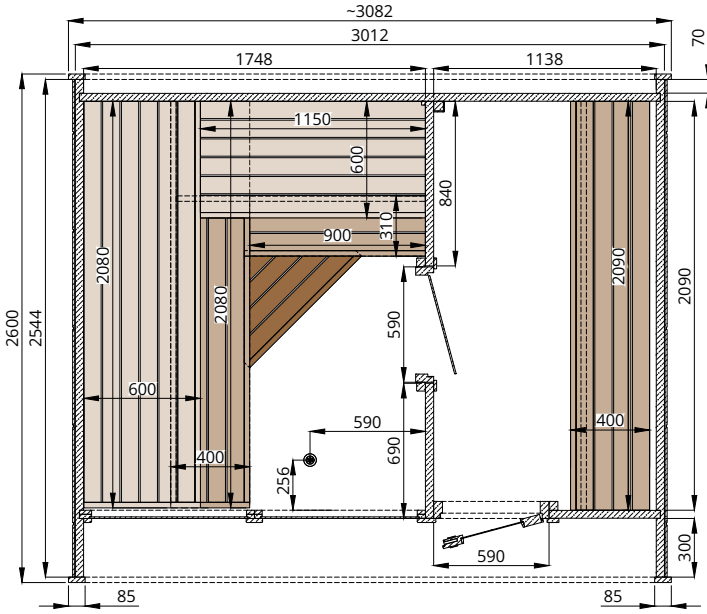

Round Cube DOUBLE2.6

Scale 1:40

Bottom view

Front view

Back view