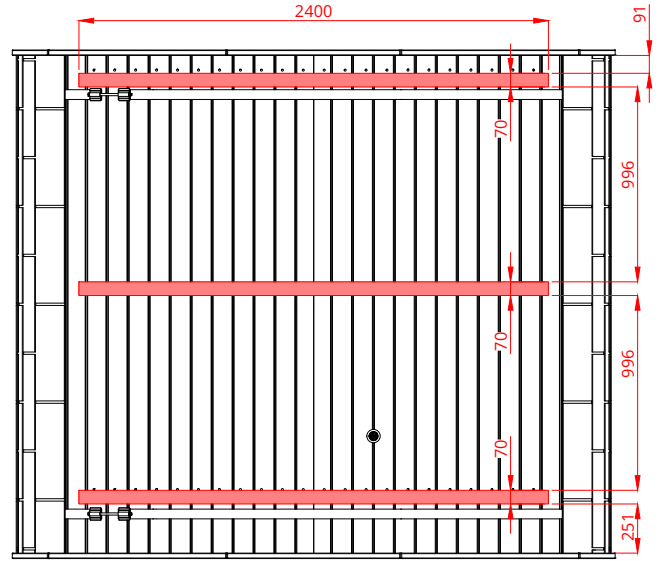

Round Cube DOUBLE2.6

Scale 1:40

Bottom view

Front view

Back view