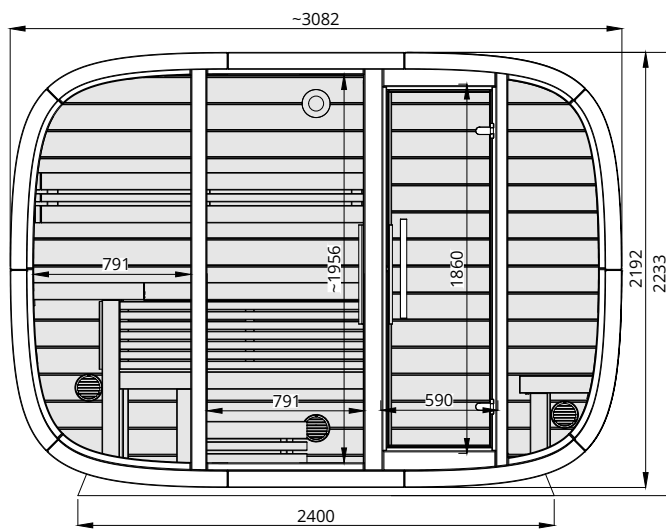

Round Cube DOUBLE MIRROR 2.4

Scale 1:40

Bottom view

Front view

Back view