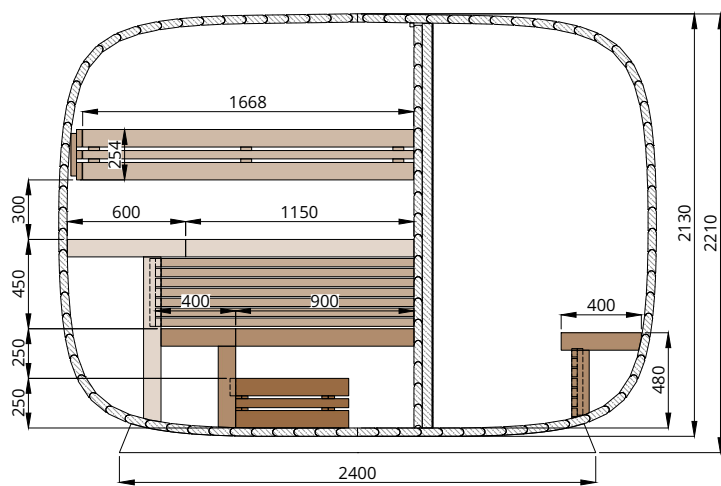

Round Cube DOUBLE MIRROR 2.4

Scale 1:40

Bottom view

Front view

Back view