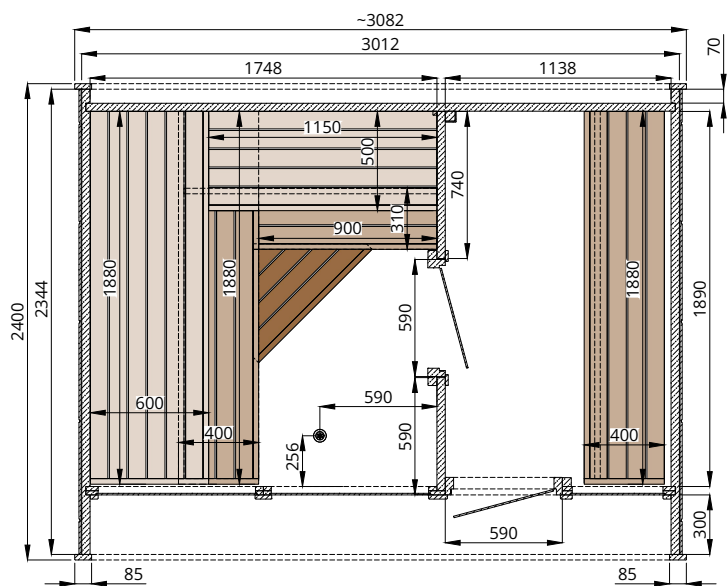

Round Cube DOUBLE MIRROR 2.4

Scale 1:40

Bottom view

Front view

Back view