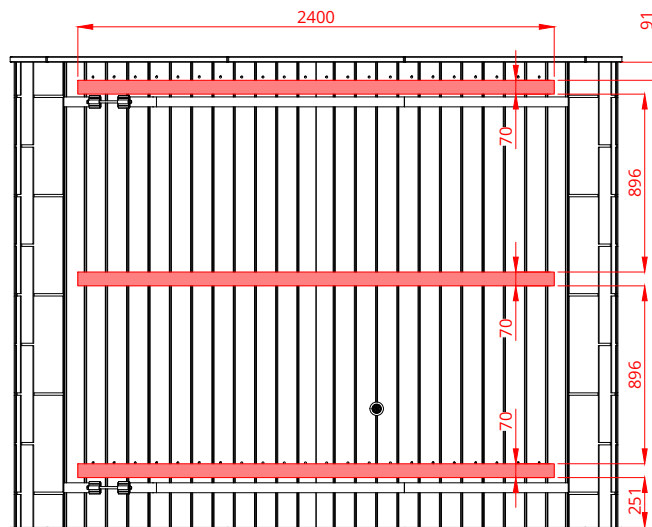

Round Cube DOUBLE MIRROR 2.4

Scale 1:40

Bottom view

Front view

Back view