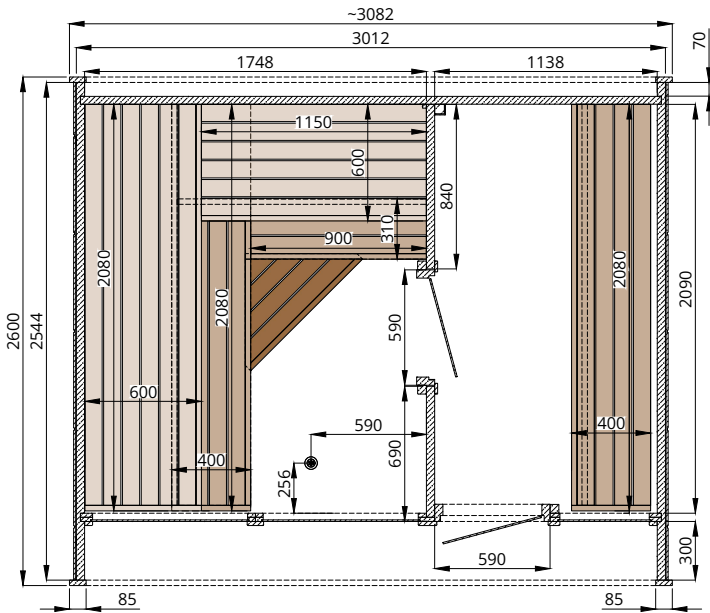

Round Cube DOUBLE MIRROR 2.6

Scale 1:40

Bottom view

Front view

Back view