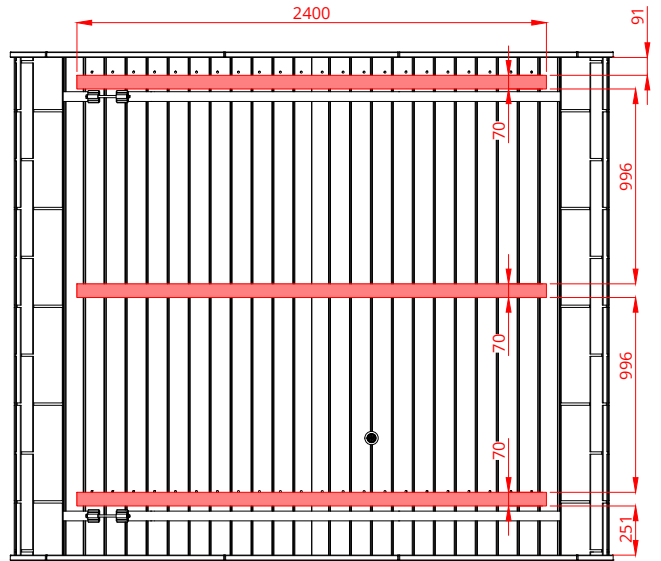

Round Cube DOUBLE MIRROR 2.6

Scale 1:40

Bottom view

Front view

Back view