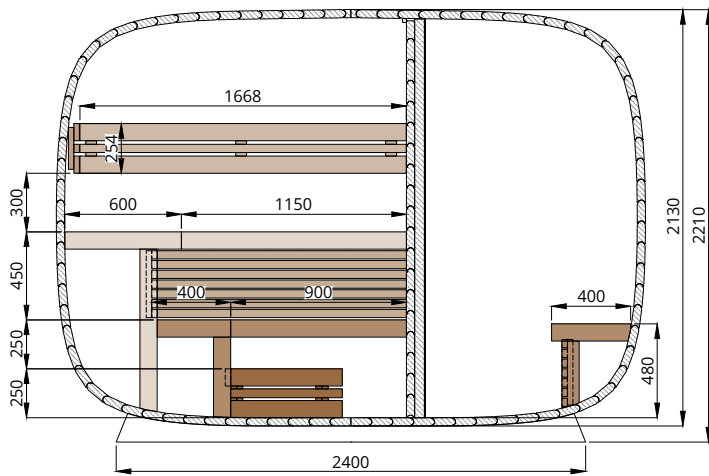

Round Cube DOUBLE MIRROR 2.6

Scale 1:40

Bottom view

Front view

Back view