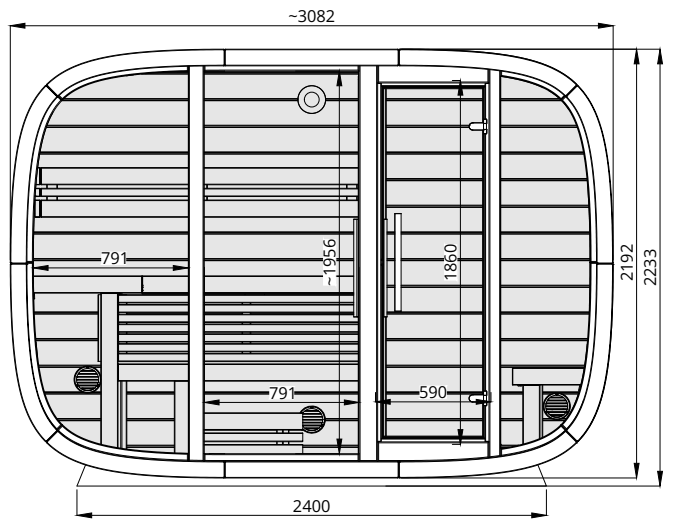

Round Cube DOUBLE MIRROR 2.6

Scale 1:40

Bottom view

Front view

Back view