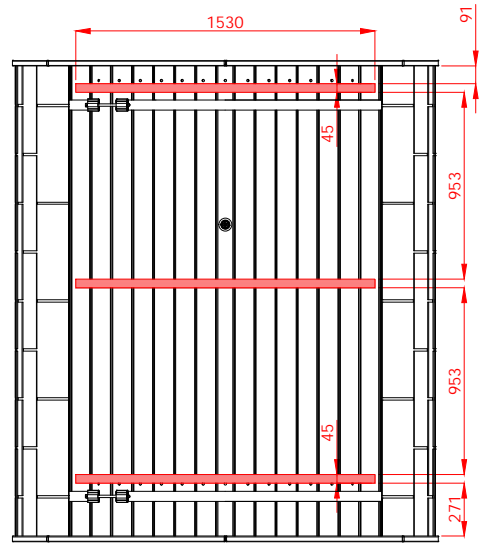

# Round Cube MINI 2.4

Scale 1:40

Bottom view

Front view

Back view