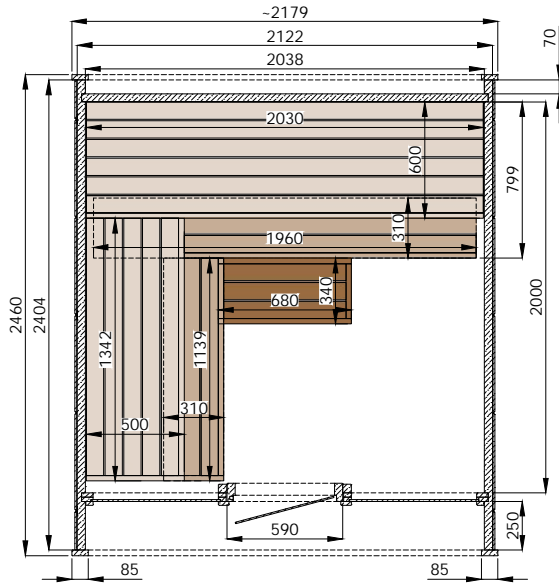

# Round Cube MINI 2.4

Scale 1:40

Bottom view

Front view

Back view