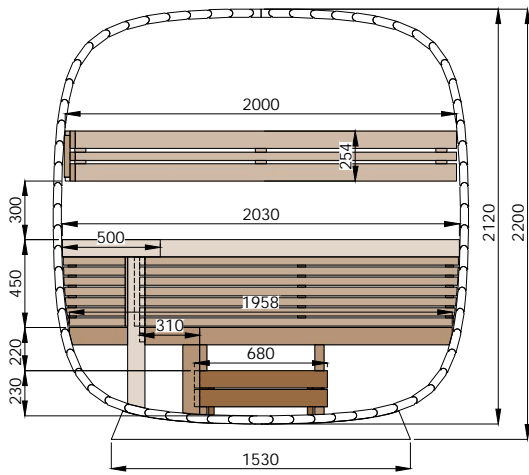

# Round Cube MINI 2.4

Scale 1:40

Bottom view

Front view

Back view