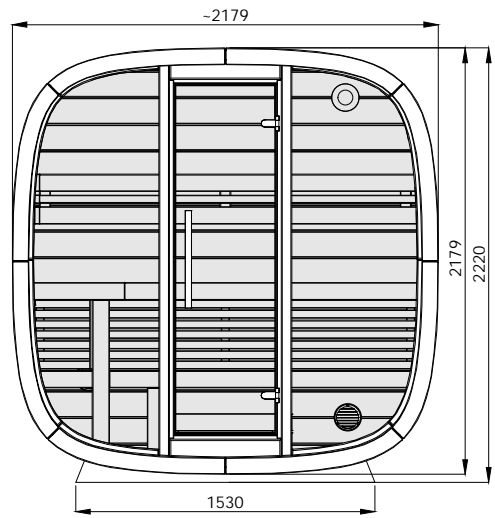

# Round Cube MINI 2.4

Scale 1:40

Bottom view

Front view

Back view