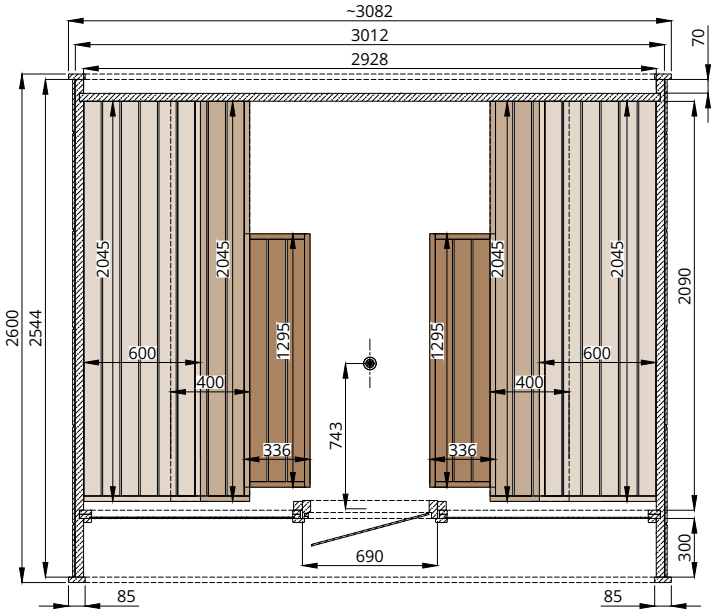

Round Cube SINGLE 2.6

Scale 1:40

Bottom view

Front view

Back view