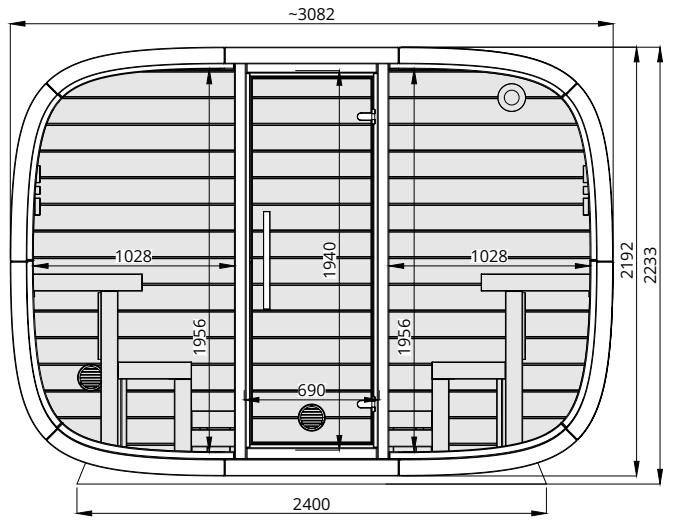

Round Cube SINGLE 2.6

Scale 1:40

Bottom view

Front view

Back view