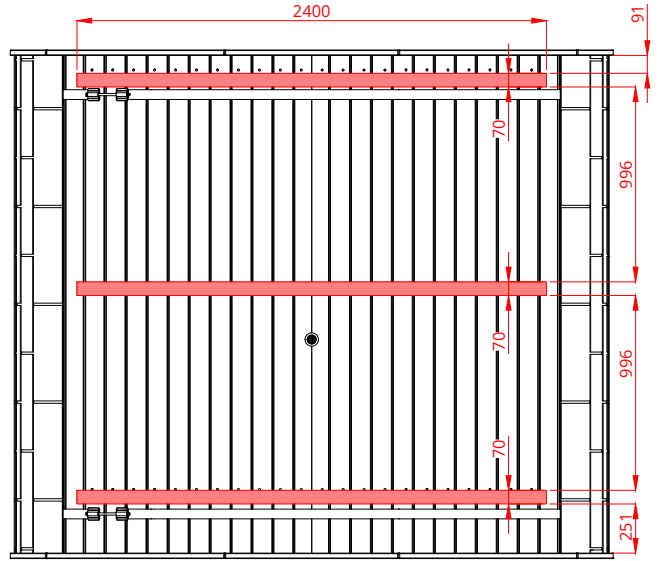

Round Cube SINGLE 2.6

Scale 1:40

Bottom view

Front view

Back view