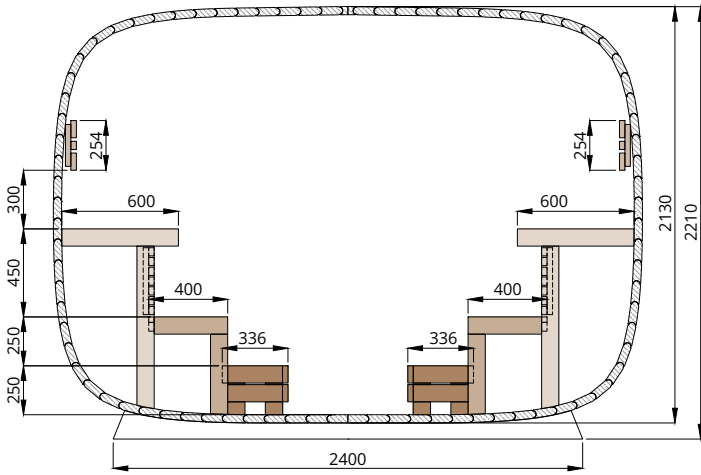

Round Cube SINGLE 2.6

Scale 1:40

Bottom view

Front view

Back view