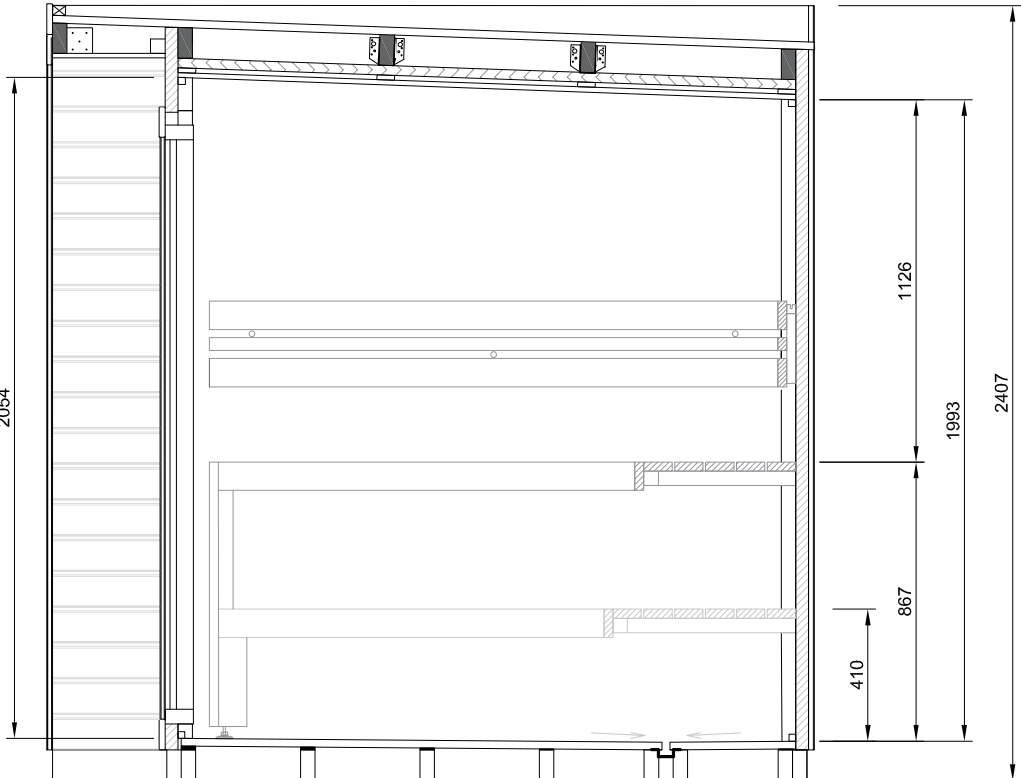

PATIO M STANDARD SAUNA

Layout

Cross section

PATIO M

v010523