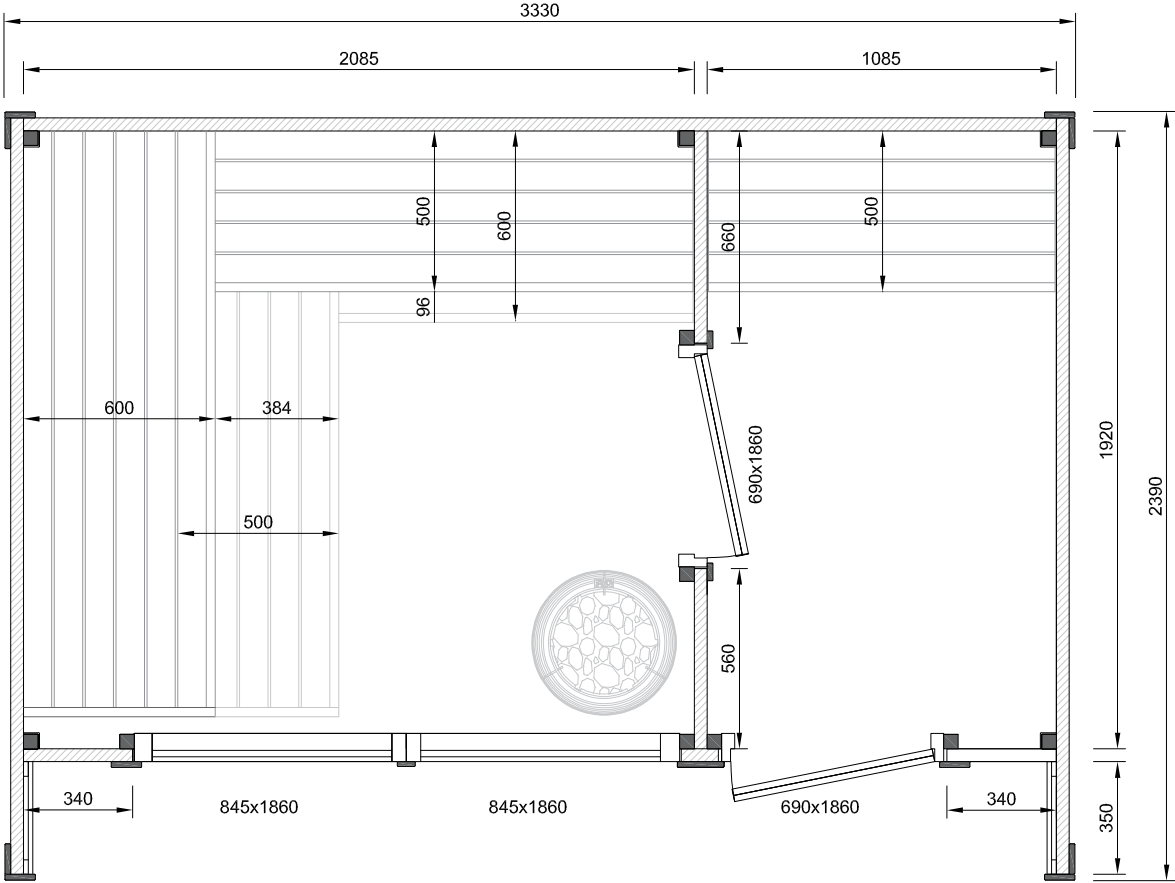

PATIO M STANDARD SAUNA

Layout

Cross section

PATIO M

v010523