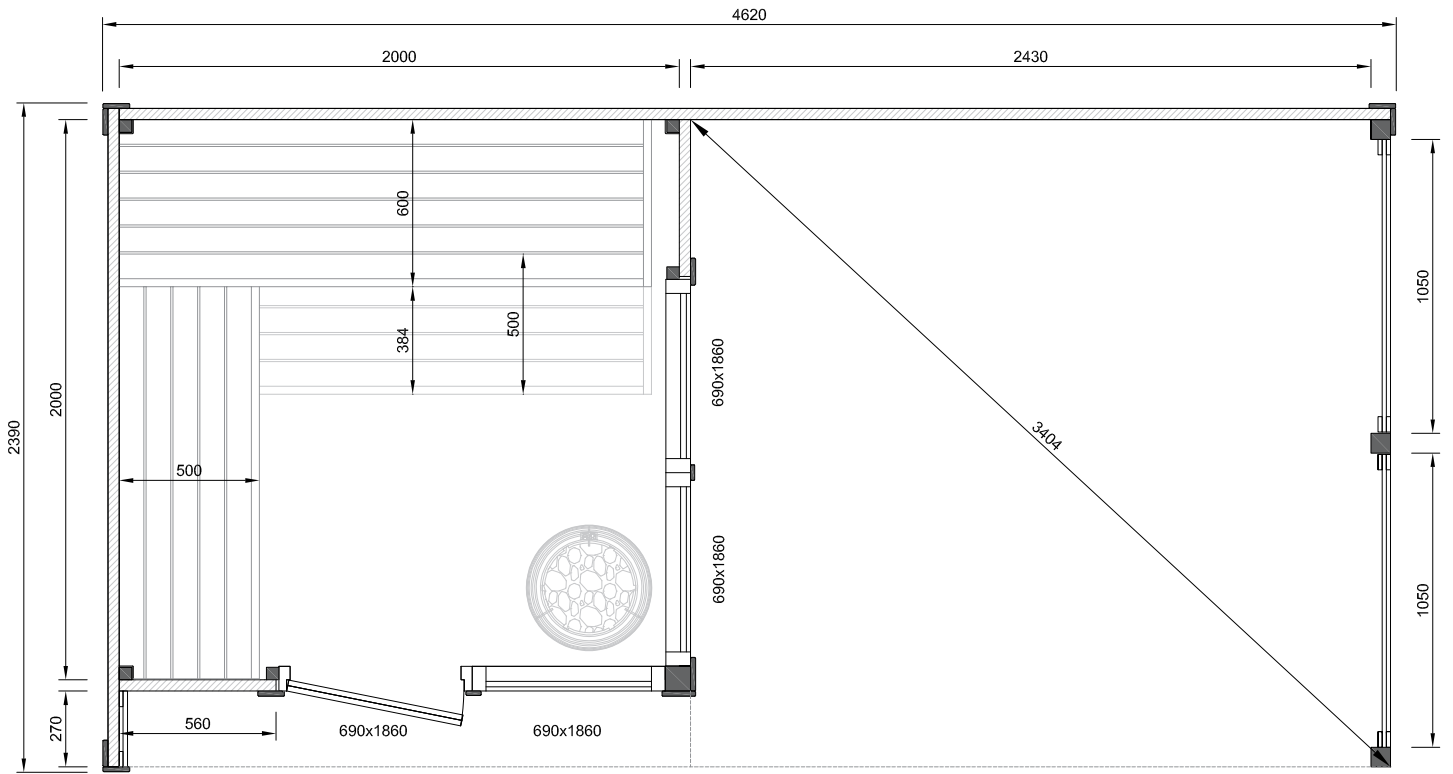

PATIO S PLUS STANDARD SAUNA

Layout

Cross section