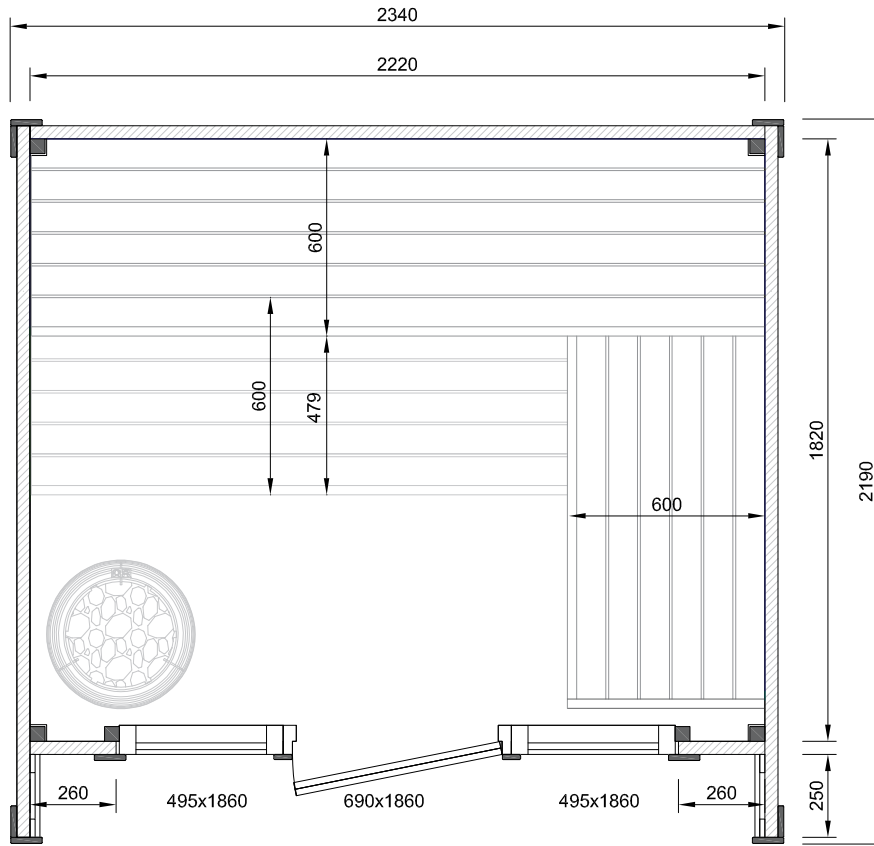

PATIO XS STANDARD SAUNA

Layout

Cross section

Patio XS

v010523