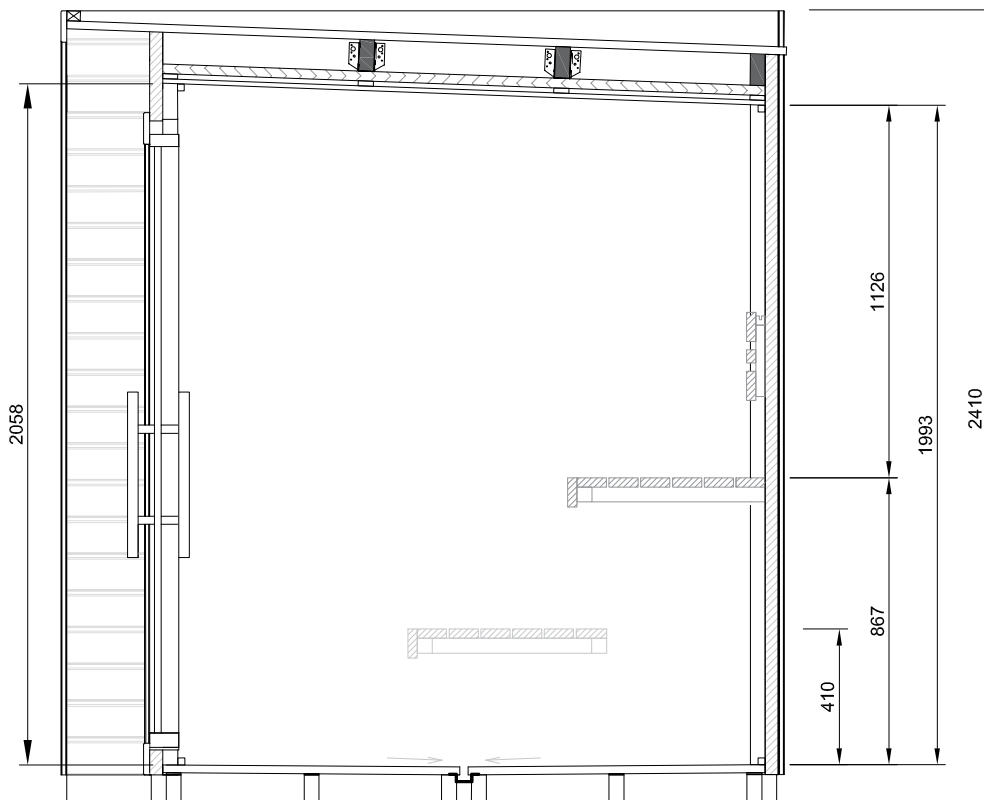

PATIO XS STANDARD SAUNA

Layout

Cross section

Patio XS

v010523